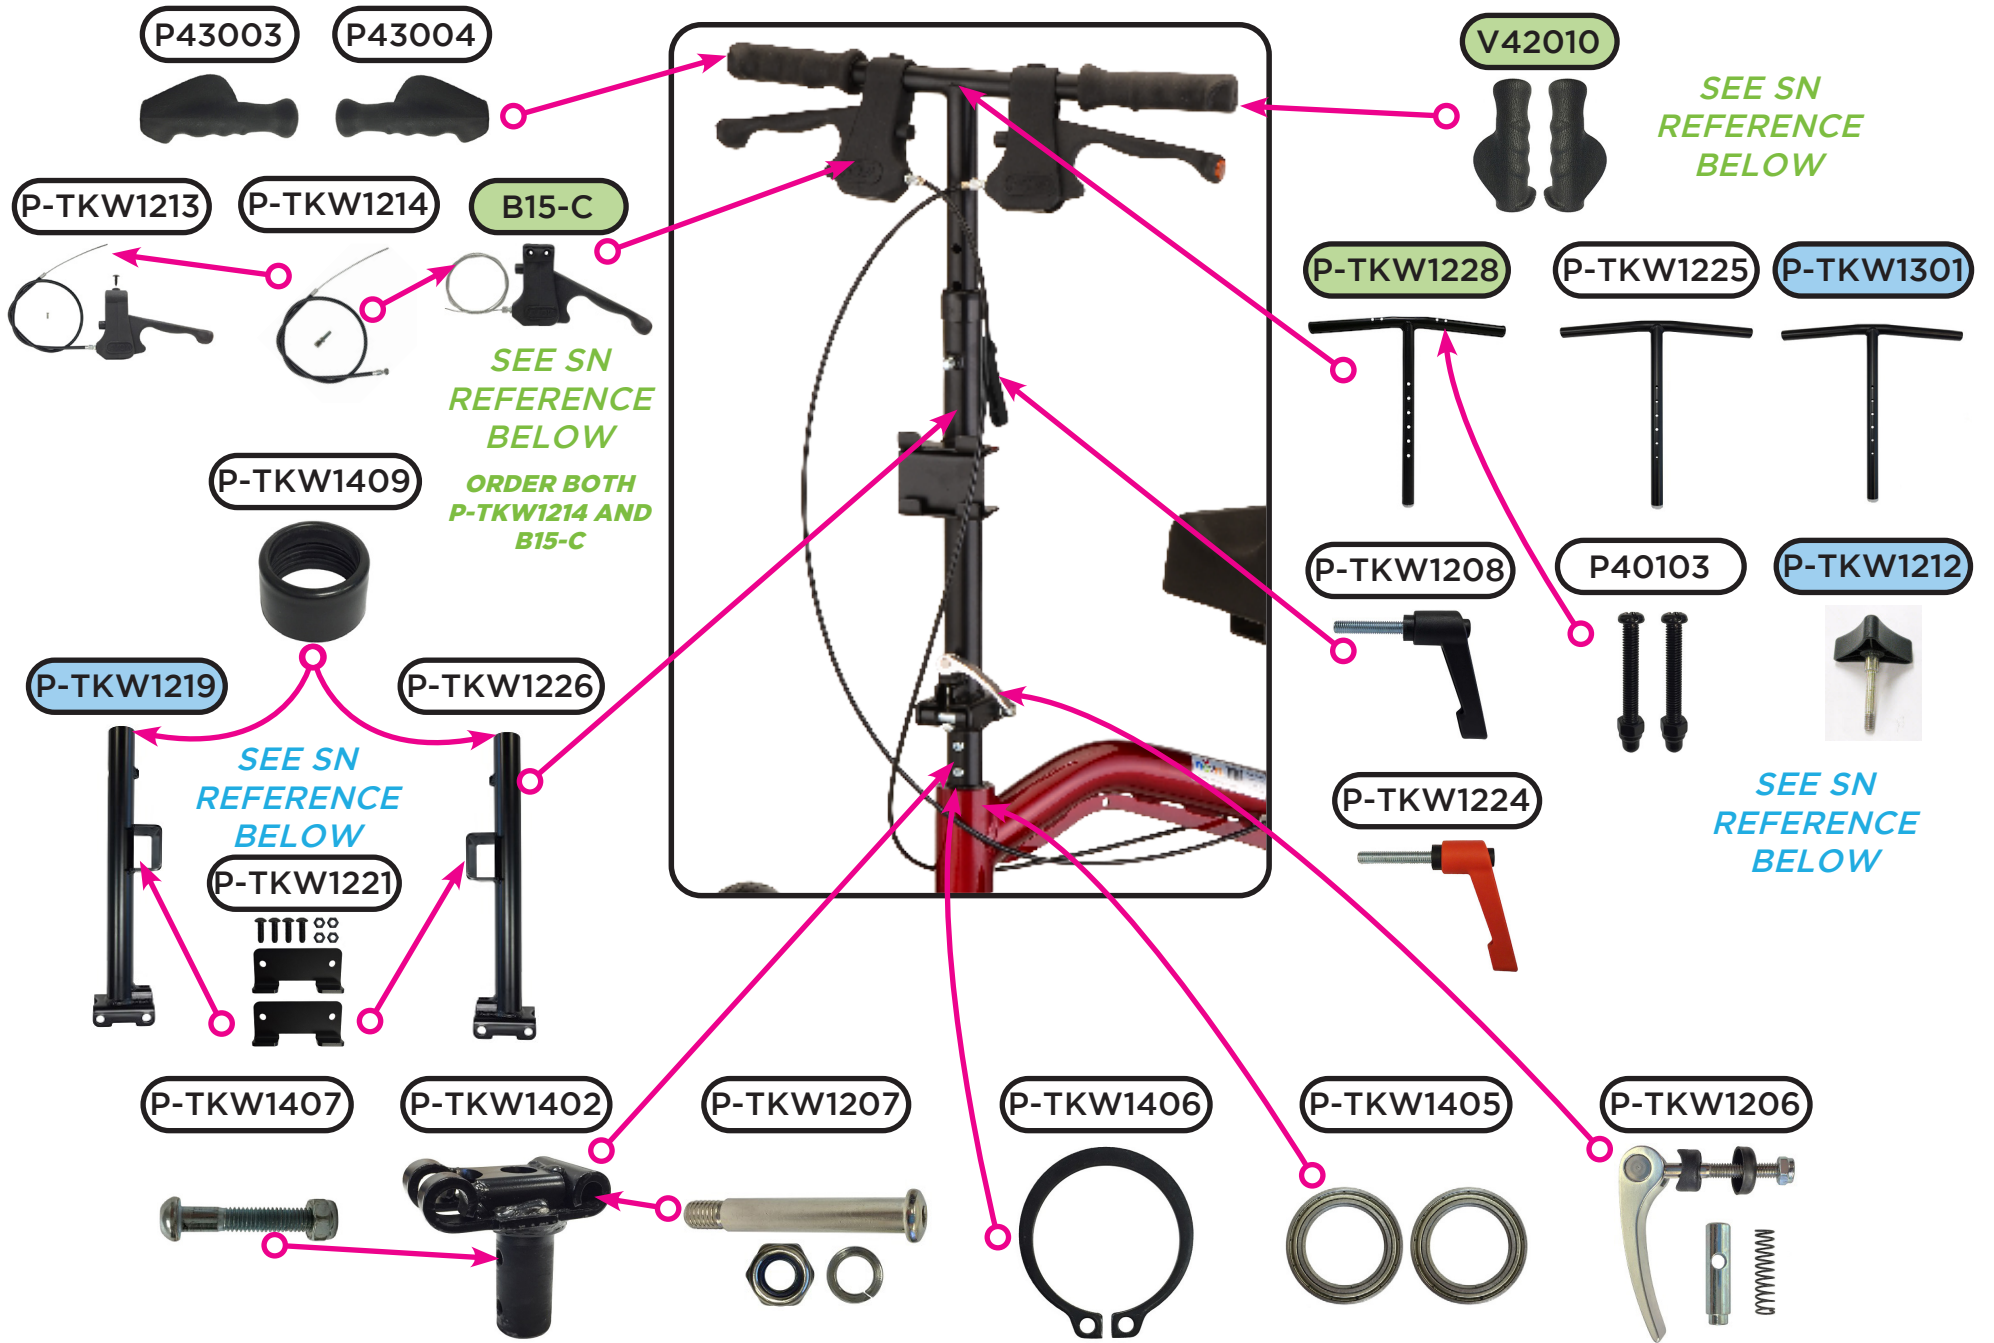

## An important note from

Many parts listed and/or pictured on this breakdown may appear to be identical to the part(s) required but may actually be different, due to slight dimensional changes.

Please verify that the serial number on your Knee Walker corresponds with the serial number series denoted in the below parts list. The serial number is located on a sticker on the side of the frame (see **Figure 1**).

# Steering And Brake Components

P-TKW1208

	Item Number TKW-13	
	<b>THE KNEE WALKER</b>	
	SERIAL # BEGINNING WITH "NT"	
ITEM NUMBER	DESCRIPTION	UOM
P-TKW1208	SCREW W/ KNOB FOR HANDLE BAR AND SEAT HT. ADJ	EACH
P-TKW1409	SILENCER HANDLE BAR	EACH
P-TKW1216	SPRING (PAIR) FOR BRAKE	PAIR
P-TKW1403	STEERING POST	SET
P-TKW1413	STEERING POST	EACH
P-TKW1401	WHEEL	EACH
P-TKW1220	WRENCH (2 PCS)	EACH